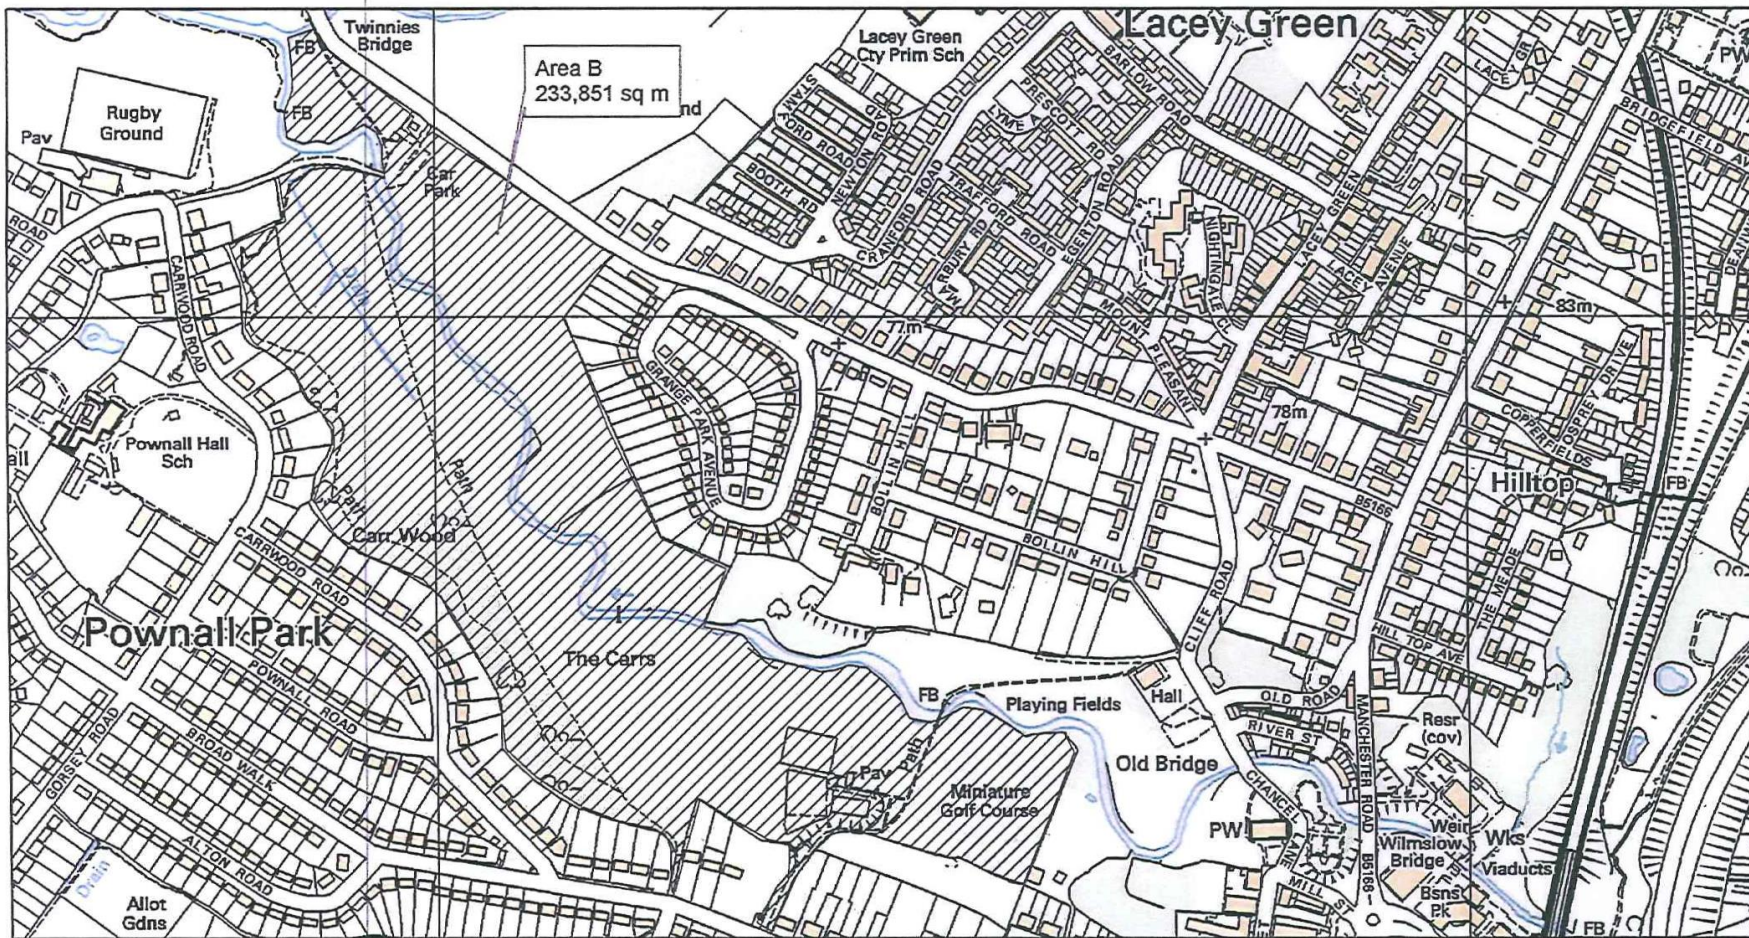

CHESHIRE EAST BOROUGH COUNCIL PUBLIC SPACES PROTECTION ORDER

THE CARRS, WILMSLOW

MAP B – Part 3 Requirement in specified areas to place dogs on lead by direction

The CARRS, WILMSLOW - Dogs on Leads by Direction

The Ordnance Survey map data included is provided by this Authority in order to fulfil its public function. Persons viewing this mapping should contact Ordnance Survey copyright for advice where they wish to licence Ordnance Survey map data for their own use.